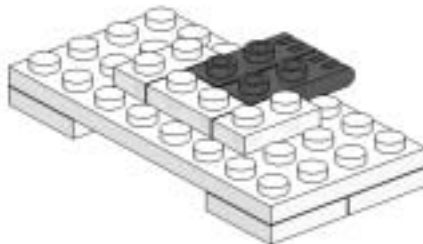

A&M Productions®

Commercial Pizza Oven

AMP #0001

Model: Commercial Pizza Oven

1

2

3

4