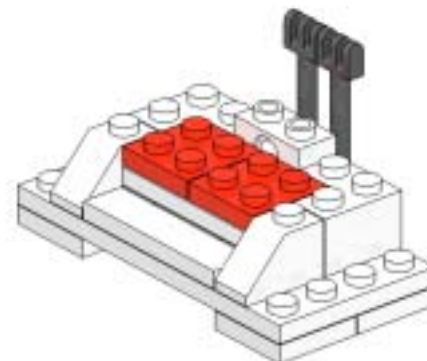

Model: Commercial Pizza Oven

1

2

3

4

5

6

7

8