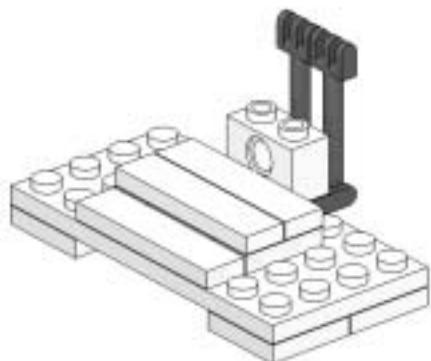

Model: Commercial Pizza Oven

1

2

3

4

5

6

7

8