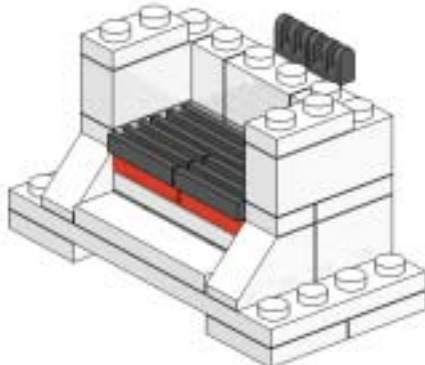

Model: Commercial Pizza Oven

9

10

11

12

13

14

15

16

17