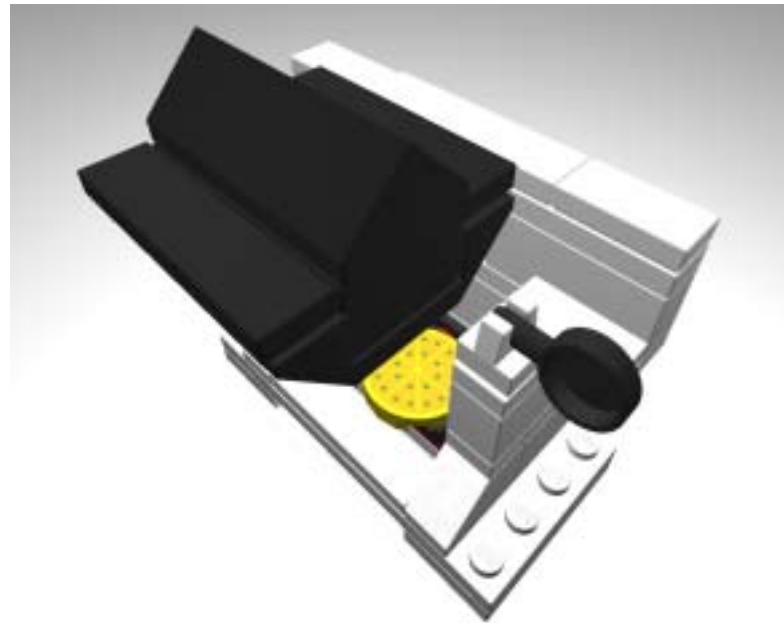

A&M Productions®

Commercial Pizza Oven

AMP #0001