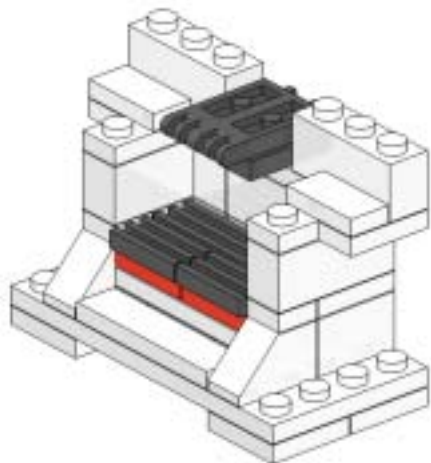

19

20

Model: Commercial Pizza Oven - Part List by Step

Model: Pizza Oven

Step	Number	Color	Description	Comments
1	4	White	Plate 2x2 Corner	
2	1	White	Plate 4x8	
3	3	White	Plate 1x2	
4	2	Black	Hinge Plate 1x2 with 3 Fingers	
5	2	Black	Hinge Rod 2.5L with 2 & 3 Fingers on End	
6	1	White	Technic Brick 1x2 with Hole	
6	3	White	Tile 1x4	
7	2	White	Brick 2x2 Corner	
8	2	Red	Plate 2x2	
8	2	White	Slope Brick 45 2x1	
9	2	White	Plate 1x1	
9	4	Black	Tile 1x2 Grille	
10	2	White	Plate 2x2 Corner	
11	1	White	Brick 1x2	
11	2	White	Brick 1x3	
12	2	White	Brick 1x1	
13	2	White	Plate 1x1	
14	2	White	Plate 2x1 Corner	
15	1	White	Plate 1x4	
15	2	White	Tile 1x2	
16	2	Black	Hinge Tile 1x2 with 2 Fingers	
17	2	Black	Hinge Plate 1x2 with 3 Fingers	
18	2	White	Brick 1x3	
19	1	White	Plate 1x8	
20	1	Black	MinFig Frypan	
20	1	White	Tile 1x1 with Clip	
20	1	Black	Slope Brick 45 4x4 Double Inverted	Sub-Assembly
20	1	Black	Brick 2x4	Sub-Assembly
20	2	Black	Tile 1x4	Sub-Assembly
20	1	Black	Slope Brick 45 2x4 Double	Sub-Assembly