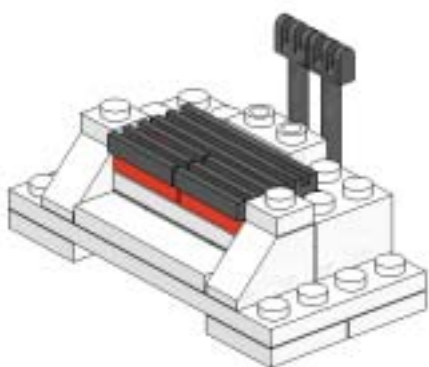

Model: Commercial Pizza Oven

9