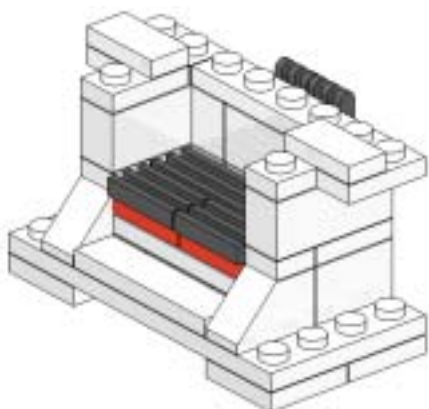

Model: Commercial Pizza Oven

9

10

11

12

13

14

15

16

17