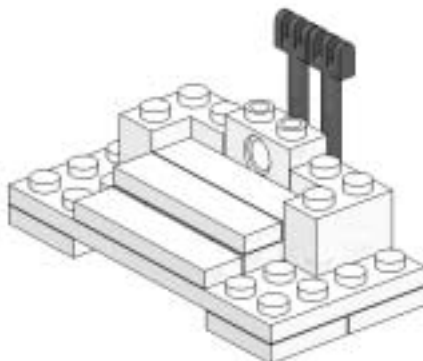

Model: Commercial Pizza Oven

1

2

3

4

5

6

7

8