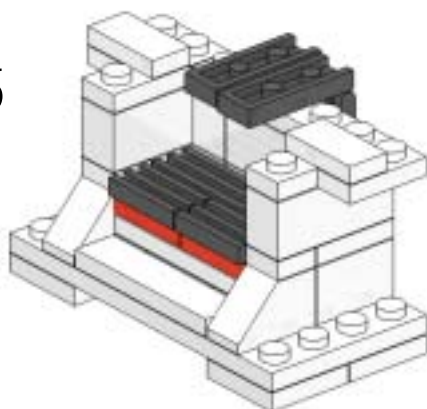

Model: Commercial Pizza Oven

9

10

11

12

13

14

15

16

17