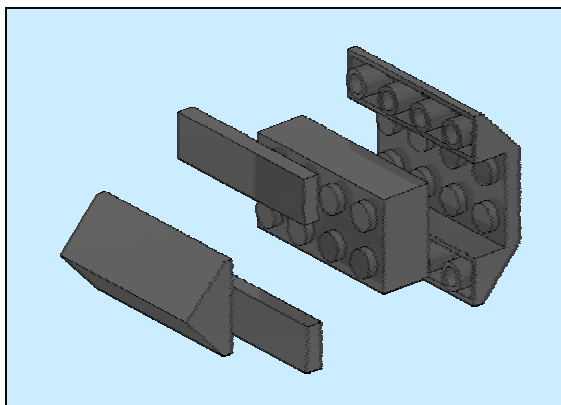

19

20

Model: Commercial Pizza Oven - Part List by Step

Model: Pizza Oven

Step	Number	Color	Description	Comments
1	4	White	Plate 2x2 Corner	
2	1	White	Plate 4x8	
3	3	White	Plate 1x2	
4	2	Black	Hinge Plate 1x2 with 3 Fingers	
5	2	Black	Hinge Rod 2.5L with 2 & 3 Fingers on End	
6	1	White	Technic Brick 1x2 with Hole	
6	3	White	Tile 1x4	
7	2	White	Brick 2x2 Corner	
8	2	Red	Plate 2x2	
8	2	White	Slope Brick 45 2x1	
9	2	White	Plate 1x1	
9	4	Black	Tile 1x2 Grille	
10	2	White	Plate 2x2 Corner	
11	1	White	Brick 1x2	
11	2	White	Brick 1x3	
12	2	White	Brick 1x1	
13	2	White	Plate 1x1	
14	2	White	Plate 2x1 Corner	
15	1	White	Plate 1x4	
15	2	White	Tile 1x2	
16	2	Black	Hinge Tile 1x2 with 2 Fingers	
17	2	Black	Hinge Plate 1x2 with 3 Fingers	
18	2	White	Brick 1x3	
19	1	White	Plate 1x8	
20	1	Black	MinFig Frypan	
20	1	White	Tile 1x1 with Clip	
20	1	Black	Slope Brick 45 4x4 Double Inverted	Sub-Assembly
20	1	Black	Brick 2x4	Sub-Assembly
20	2	Black	Tile 1x4	Sub-Assembly
20	1	Black	Slope Brick 45 2x4 Double	Sub-Assembly