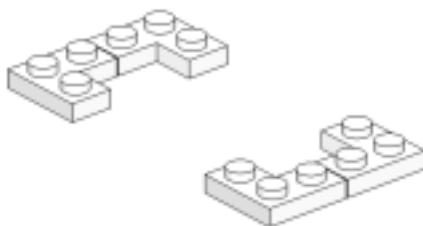

Model: Commercial Pizza Oven

1

2

3

4

5

6

7

8