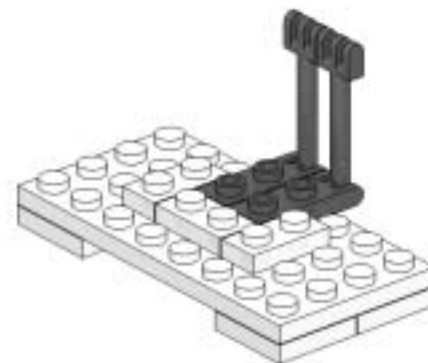

Model: Commercial Pizza Oven

1

2

3

4

5

6

7

8