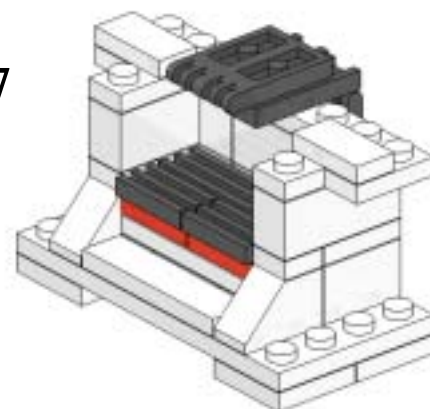

Model: Commercial Pizza Oven

9

10

11

12

13

14

15

16

17