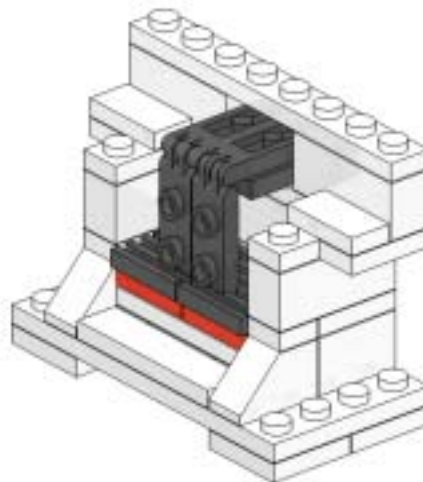

19

20

Model: Commercial Pizza Oven - Part List by Step

Model: Pizza Oven

Step	Number	Color	Description	Comments
1	4	White	Plate 2x2 Corner	
2	1	White	Plate 4x8	
3	3	White	Plate 1x2	
4	2	Black	Hinge Plate 1x2 with 3 Fingers	
5	2	Black	Hinge Rod 2.5L with 2 & 3 Fingers on End	
6	1	White	Technic Brick 1x2 with Hole	
6	3	White	Tile 1x4	
7	2	White	Brick 2x2 Corner	
8	2	Red	Plate 2x2	
8	2	White	Slope Brick 45 2x1	
9	2	White	Plate 1x1	
9	4	Black	Tile 1x2 Grille	
10	2	White	Plate 2x2 Corner	
11	1	White	Brick 1x2	
11	2	White	Brick 1x3	
12	2	White	Brick 1x1	
13	2	White	Plate 1x1	
14	2	White	Plate 2x1 Corner	
15	1	White	Plate 1x4	
15	2	White	Tile 1x2	
16	2	Black	Hinge Tile 1x2 with 2 Fingers	
17	2	Black	Hinge Plate 1x2 with 3 Fingers	
18	2	White	Brick 1x3	
19	1	White	Plate 1x8	
20	1	Black	MinFig Frypan	
20	1	White	Tile 1x1 with Clip	
20	1	Black	Slope Brick 45 4x4 Double Inverted	Sub-Assembly
20	1	Black	Brick 2x4	Sub-Assembly
20	2	Black	Tile 1x4	Sub-Assembly
20	1	Black	Slope Brick 45 2x4 Double	Sub-Assembly