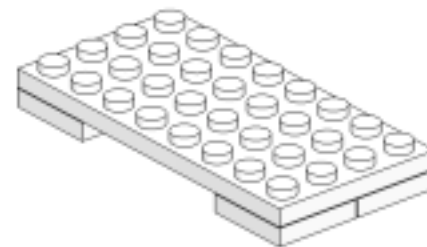

A&M Productions®

Commercial Pizza Oven

AMP #0001

Model: Commercial Pizza Oven

1

2

3

4