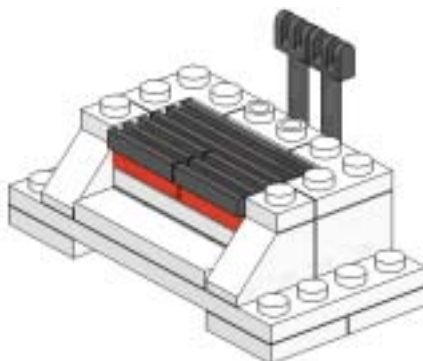

Model: Commercial Pizza Oven

9

10

11

12

13

14

15

16

17