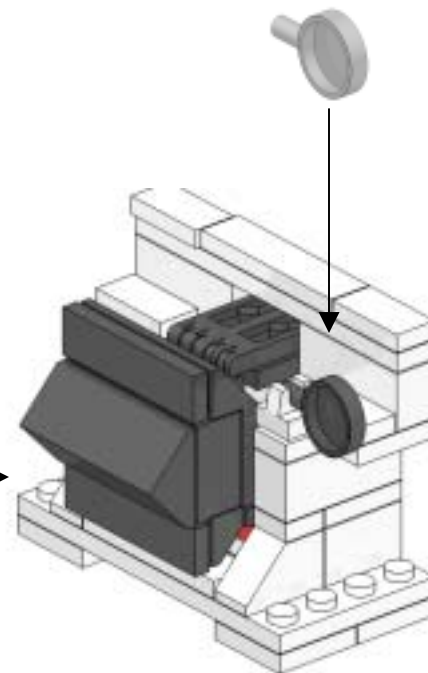

19

20

Model: Commercial Pizza Oven - Part List by Step

Model: Pizza Oven

Step	Number	Color	Description	Comments
1	4	White	Plate 2x2 Corner	
2	1	White	Plate 4x8	
3	3	White	Plate 1x2	
4	2	Black	Hinge Plate 1x2 with 3 Fingers	
5	2	Black	Hinge Rod 2.5L with 2 & 3 Fingers on End	
6	1	White	Technic Brick 1x2 with Hole	
6	3	White	Tile 1x4	
7	2	White	Brick 2x2 Corner	
8	2	Red	Plate 2x2	
8	2	White	Slope Brick 45 2x1	
9	2	White	Plate 1x1	
9	4	Black	Tile 1x2 Grille	
10	2	White	Plate 2x2 Corner	
11	1	White	Brick 1x2	
11	2	White	Brick 1x3	
12	2	White	Brick 1x1	
13	2	White	Plate 1x1	
14	2	White	Plate 2x1 Corner	
15	1	White	Plate 1x4	
15	2	White	Tile 1x2	
16	2	Black	Hinge Tile 1x2 with 2 Fingers	
17	2	Black	Hinge Plate 1x2 with 3 Fingers	
18	2	White	Brick 1x3	
19	1	White	Plate 1x8	
20	1	Black	MinFig Frypan	
20	1	White	Tile 1x1 with Clip	
20	1	Black	Slope Brick 45 4x4 Double Inverted	Sub-Assembly
20	1	Black	Brick 2x4	Sub-Assembly
20	2	Black	Tile 1x4	Sub-Assembly
20	1	Black	Slope Brick 45 2x4 Double	Sub-Assembly